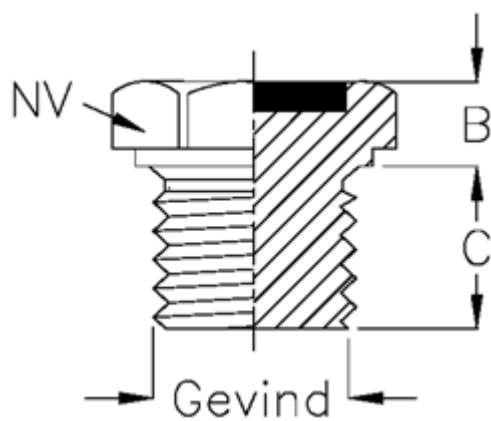

Article number: 21320461A

Description: Drain filling plug
Type 32A M14x1,5 ET.A (filling red)

Measures

B = 6

C = 8

NV = 17

Thread = M14x1,5